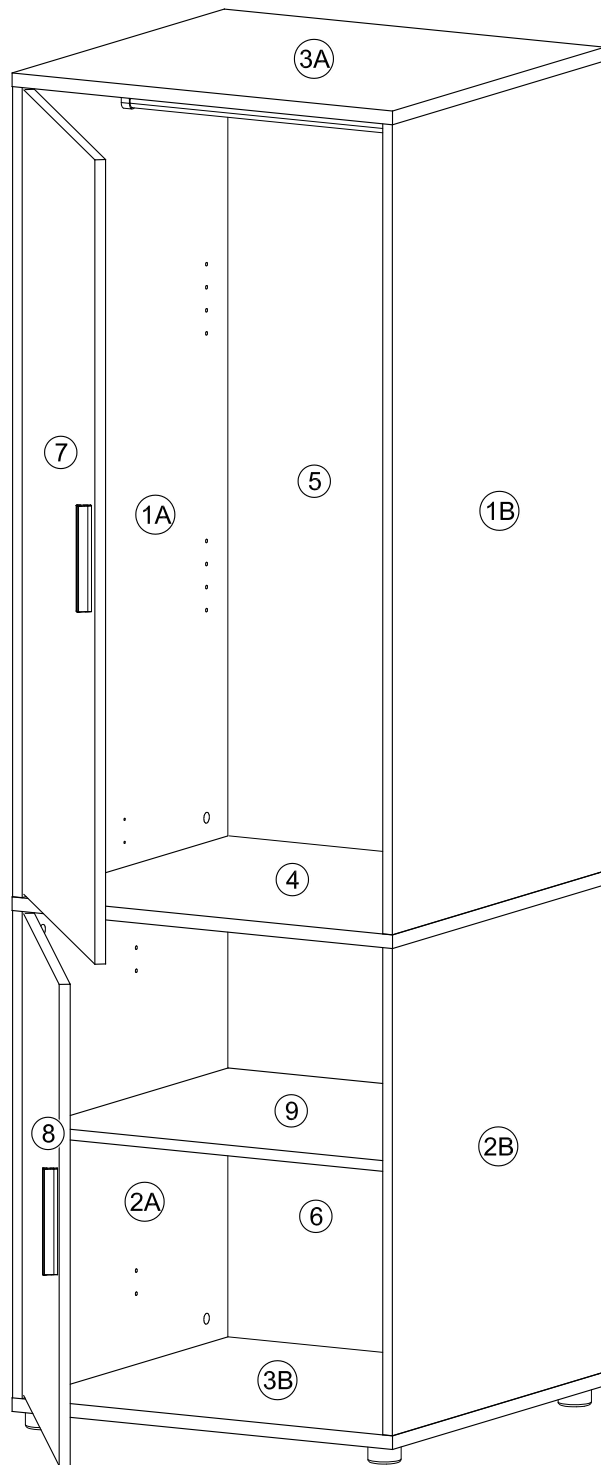

Mounting instruction **door hinge**:

The cabinet door can be mounted **left/right** as desired. To do this, please perform the corresponding assembly steps inversely. Especially for cabinet combinations, this can create a beautiful overall appearance.

FR - Sécurité

Respecter les Instructions de montage décrites dans la notice.

NL - Veiligheid

De In de Gebruiksaanwijzing beschreven Instructies respecteren.

 16x ADK-EX	 16x EX	 8x VB
 8x VBM	 L=18 4x HUE2	
 8x40 8x RD8x40	 1x WBF	
 5x TB26-16	 5x KP2-26	
 3,5x13 16x SP1	 4x BT	
 2x SR	 1x MLB9	
 2x GLD-128	 4x27 10x RWS27	
 10x SB	 2x TS	
 4x KG	 4x30 4x SP5	