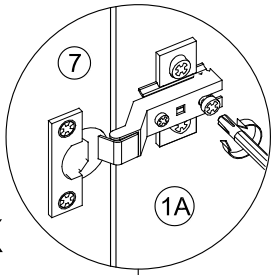

Mounting instruction **door hinge**:

The cabinet door can be mounted **left/right** as desired. To do this, please perform the corresponding assembly steps inversely. Especially for cabinet combinations, this can create a beautiful overall appearance.

matériel de fixation pour le verrou d'inclinaison être adaptés à le matériau du mur

Beugel zowel aan de kast als aan de muur bevestigen om kiepen te voorkomen!

I

Hinweis:
Gezeigte Montage Türen links

5x

2x

Tür rechts

J

K

5x

Last step:

Licking wounds? Putting your feet up?

Or both? If you like our products or if there is something we can improve, let us know and rate your new piece of furniture via...

feedback.mokebo.de